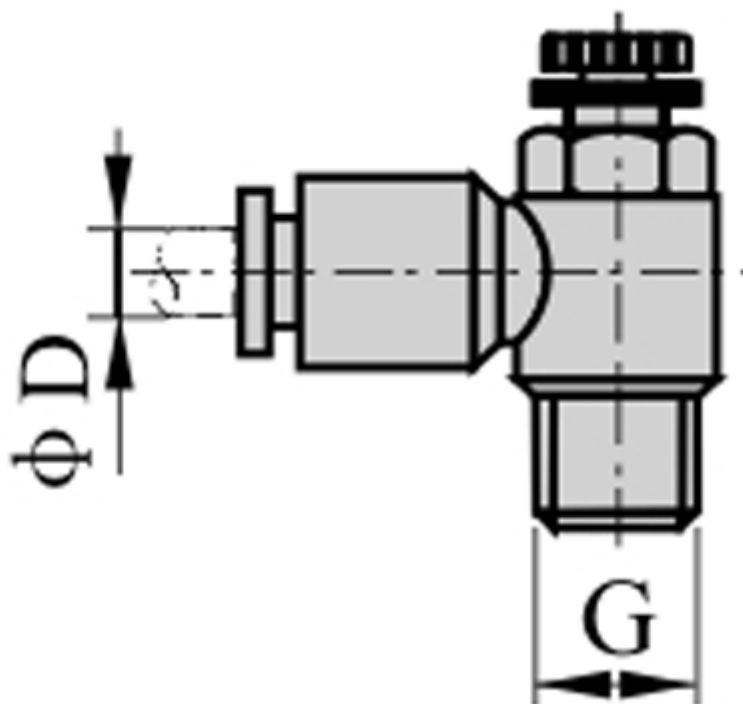

Data Sheet

Article number: 58ESL402

Description: Fitting ESL402, out flow control
thread 1/4", tube diameter 4

Measures

D = 4
Thread = 1/4"